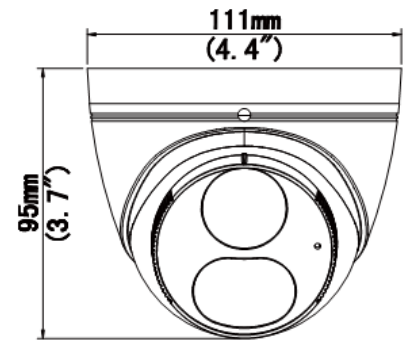

Overview

- 4 Megapixel IR
- True WDR 120dB
- 2.8mm Fixed Lens
- H.265, H.264, MJPEG
- Support 9:16 Corridor Mode
- IP67
- Built-in Mic & Speaker

Technical Specifications

Device	
Image Sensor:	1/3", 4.0 Megapixel, Progressive Scan CMOS
Min Illumination:	Color: 0.003Lux (F1.6, AGC ON) 0Lux with IR
Shutter Time:	Auto/Manual, 1 ~ 1/100000s
Lens:	2.8mm @1.6, Fixed-focal
WDR:	120dB
Angle of View:	H:112.9°, V: 59.1°, O: 121.2°
Angle Adjustment:	Pan: 0° ~ 360° Tilt: 0° ~ 80° Rotate: 0° ~ 360°
3-Axis Adjustment:	Yes
Day & Night:	IR-Cut Filter with Auto Switch (ICR)
IR Range:	Up to 30m (98ft) IR range
Compression Standard	
Video Compression:	H.265, H.264, MJPEG
Video Bit Rate:	128 Kbps~16 Mbps
Two-Stream:	Yes
Analytics:	Crossline & Intrusion (based on Human Body Detection), Motion Detection, Tampering Alarm, Audio Detection
Image	
Max. Image Resolution:	2688 x 1520
Frame Rate:	25fps (2688 x 1520)
ROI Codec:	Up to 8 areas
Image Setting:	White Balance, Digital Noise Reduction, Smart IR, Flip, HLC, BLC