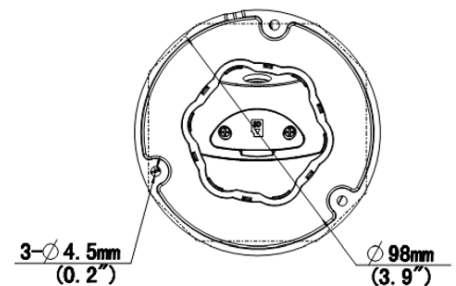

Overview

- 4 Megapixel IR
- True WDR 120dB
- 2.8mm Fixed Lens
- H.265, H.264, MJPEG
- Support 9:16 Corridor Mode
- IP67
- Built-in Mic & Speaker

Technical Specifications

Device	
Image Sensor:	1/3", 4.0 Megapixel, Progressive Scan CMOS
Min Illumination:	Color: 0.003Lux (F1.6, AGC ON) 0Lux with IR
Shutter Time:	Auto/Manual, 1 ~ 1/100000s
Lens:	2.8mm @1.6, Fixed-focal
WDR:	120dB
Angle of View:	H:112.9°, V: 59.1°, O: 121.2°
Angle Adjustment:	Pan: 0° ~ 360° Tilt: 0° ~ 80° Rotate: 0° ~ 360°
3-Axis Adjustment:	Yes
Day & Night:	IR-Cut Filter with Auto Switch (ICR)
IR Range:	Up to 30m (98ft) IR range
Compression Standard	
Video Compression:	H.265, H.264, MJPEG
Video Bit Rate:	128 Kbps~16 Mbps
Two-Stream:	Yes
Analytics:	Crossline & Intrusion (based on Human Body Detection), Motion Detection, Tampering Alarm, Audio Detection
Image	
Max. Image Resolution:	2688 x 1520
Frame Rate:	25fps (2688 x 1520)
ROI Codec:	Up to 8 areas
Image Setting:	White Balance, Digital Noise Reduction, Smart IR, Flip, HLC, BLC